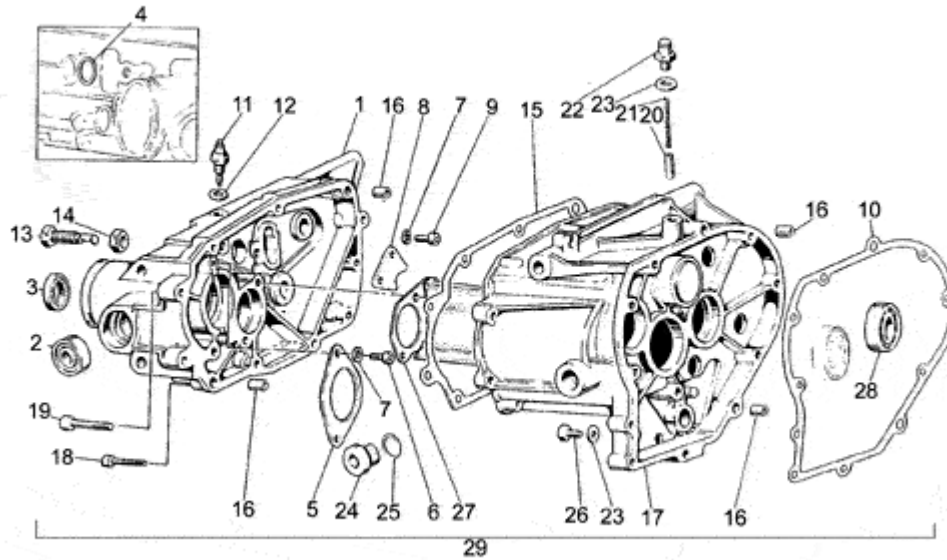

V 35 III 350 1985-1987	GU062	00	TAB N.	32
	TRANSMISSION CAGE				

Pos.	Description	Year	I_M	Country	Version	Code	Q.ty	P.Cod.
1	Box cover	-	-	-	-	GU19200821	1	
2	Bearing 15x35x11	-	-	-	-	GU92204215	2	
3	Gasket ring 28x40x7	-	-	-	-	GU90402841	1	
4	O-ring 13,95x2,92	-	-	-	-	GU90706140	1	
5	Plate	-	-	-	-	GU19213820	1	
6	Screw	-	-	-	-	GU98622314	4	
7	Washer 6,4x10x0,7	-	-	-	-	GU14217901	6	
8	Plate	-	-	-	-	GU19235800	1	
9	Screw	-	-	-	-	GU98622314	2	
10	Gasket	-	-	-	-	GU19200320	1	
11	Sensor	-	-	-	-	GU19207220	1	
12	Gasket 8,25x15x1	-	-	-	-	GU12154200	1	
13	Screw M12x1,25	-	-	-	-	GU19237800	1	
14	Low nut M12x1,25	-	-	-	-	GU92602512	1	
15	Gasket	-	-	-	-	GU19201120	1	
16	Bush 6,6x9x13	-	-	-	-	GU19002020	4	
17	Transmission cage	-	-	-	-	GU19200222	1	
18	Screw M6X30	-	-	-	-	GU98620330	7	
19	Screw M8X35	-	-	-	-	GU98620435	4	
20	Pawl	-	-	-	-	GU55234700	1	
21	Lever return spring	-	-	-	-	GU94321067	1	
22	Breather plug	-	-	-	-	GU19206501	1	
23	Gasket	-	-	-	-	GU10528900	2	
24	Oil plug	-	-	-	-	GU12022600	1	
25	O-ring 20,24X2,62	-	-	-	-	GU90706203	1	
26	Oil unload plug M10X1	-	-	-	-	GU31003766	1	
27	Oil bulhead	-	-	-	-	GU19208220	1	
28	Ball bearing 20x42x12	-	-	-	-	GU92201120	1	
29	Transmission assy and housing	-	-	-	-	GU27991535	1