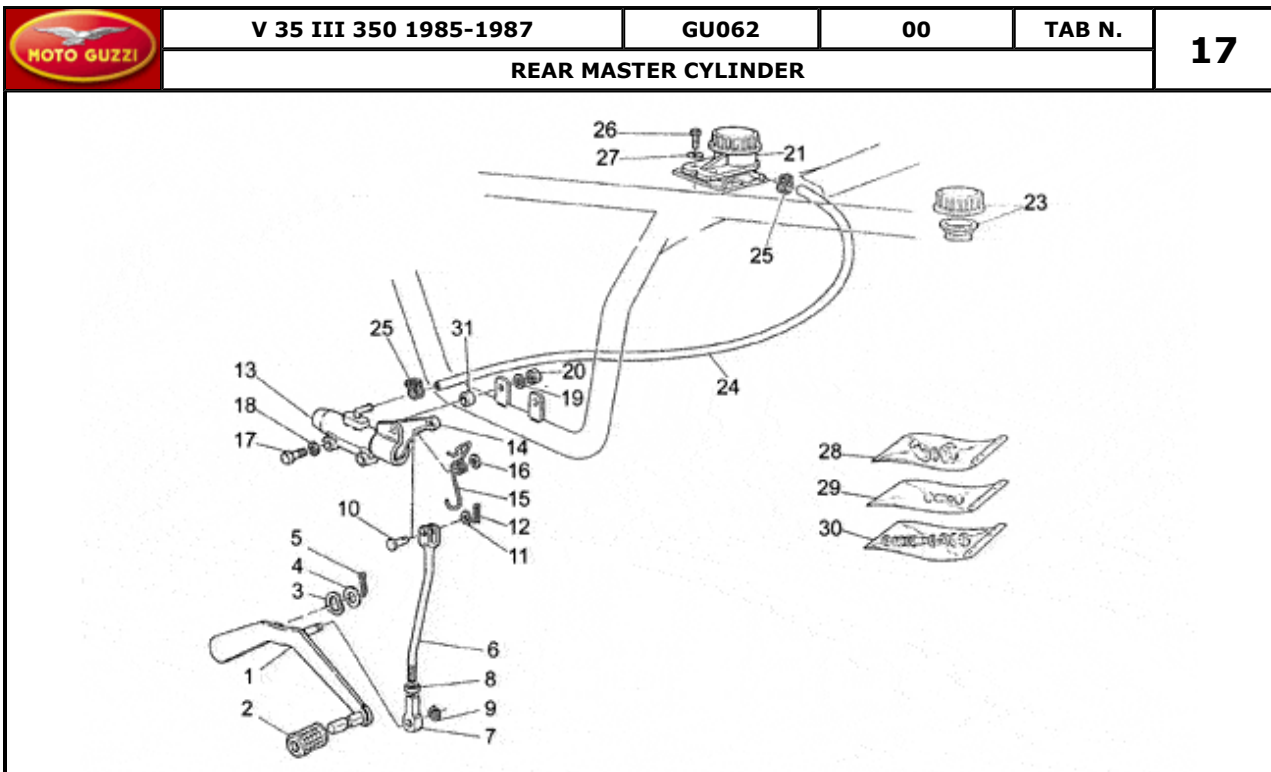

Pos.	Description	Year	I_M_	Country	Version	Code	Q.ty	P.Cod.
1	Rear brake lever	-	-	-	-	GU19677000	1	
2	Rubber spacer	-	-	-	-	GU14251001	1	
3	Spring washer	-	-	-	-	GU95129260	1	
4	Flat washer	-	-	-	-	GU95004215	1	
5	Split pin	-	-	-	-	GU95500227	1	
6	Change gear tie rod compl.	-	-	-	-	GU19475000	1	
7	Block	-	-	-	-	GU18257551	1	
8	Nut	-	-	-	-	GU92690073	1	
9	Circlip	-	-	-	-	GU90271003	1	
10	Pin	-	-	-	-	GU95770265	1	
11	Washer	-	-	-	-	GU95129110	1	
12	Split pin	-	-	-	-	GU95500222	1	
13	Rear master cylinder	-	-	-	-	GU31666990	1	
14	Rear brake lever	-	-	-	-	GU19667500	1	
15	Rear brake lever spring	-	-	-	-	GU19667600	1	
16	Washer 6,15x11x0,8	-	-	-	-	GU95004206	1	
17	Screw	-	-	-	-	GU98054330	2	
18	Washer	-	-	-	-	GU95000206	2	
19	Notched washer	-	-	-	-	GU95021106	2	
20	Nut	-	-	-	-	GU92602206	2	
21	Brake oil tank	-	-	-	-	GU65663500	1	
23	Tank cap	-	-	-	-	GU17661052	1	
24	Oil pipe	-	-	-	-	GU00823950050	1	
25	Hose clamp	-	-	-	-	GU19157800	2	
26	Screw	-	-	-	-	GU98054216	2	
27	Washer 5,25x14x1,5	-	-	-	-	GU95100059	2	
28	Pump connection overhaul unit	-	-	-	-	GU19659500	1	
29	Lever overhaul kit	-	-	-	-	GU19659600	1	
30	Pump revision kit	-	-	-	-	GU17659350	1	
31	Spacer 7X12X5	-	-	-	-	GU91180705	2