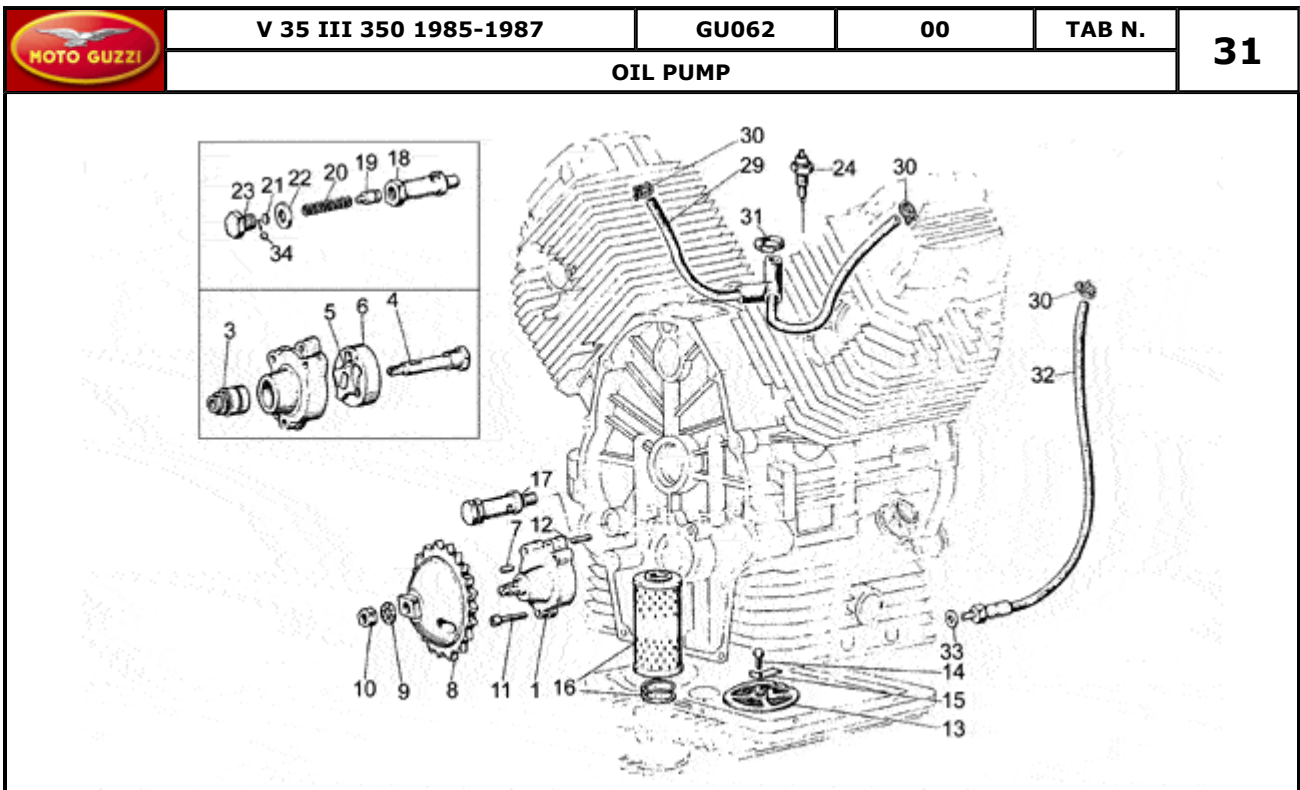

Pos.	Description	Year	I_M	Country	Version	Code	Q.ty	P.Cod.
1	Oil pump	-	-	-	-	GU19146420	1	
3	Roller bearing 10x22x20	-	-	-	-	GU92252210	1	
4	Oil pump shaft assy.	-	-	-	-	GU19147820	1	
5	Inner rotor	-	-	-	-	GU19148420	1	
6	Outer rotor	-	-	-	-	GU19148620	1	
7	Guide roller	-	-	-	-	GU92296726	1	
8	Oil pump gear	-	-	-	-	GU19147721	1	
9	Washer 10,5x16x1	-	-	-	-	GU19149800	1	
10	Nut M10x1,25	-	-	-	-	GU92602510	1	
11	Screw M6X35	-	-	-	-	GU98620335	3	
12	Pin	-	-	-	-	GU19018920	2	
13	Oil filter	-	-	-	-	GU19152200	1	
14	Screw	-	-	-	-	GU98054314	1	
15	Plate	-	-	-	-	GU95187006	1	
16	Oil filter	-	-	-	-	GU19153000	1	
	Oil filter	-	-	-	M3	GU27153085	1	
17	Oil valve cpl.	-	-	-	-	GU10158201	1	
18	Valve body	-	-	-	-	GU10158701	1	
19	Piston	-	-	-	-	GU12150900	1	
20	Valve spring	-	-	-	-	GU94321072	1	
21	Bottom	-	-	-	-	GU12150700	1	
22	Washer 14,5X20X1	-	-	-	-	GU95100523	2	
23	Plug	-	-	-	-	GU12159000	1	
24	Pressure sensor	-	-	-	02201N	GU31999581	1	
29	Breather pipe	-	-	-	-	GU19159600	1	
30	Hose clamp	-	-	-	-	GU61108400	3	
31	Hose clamp	-	-	-	-	GU28157850	1	
32	Breather	-	-	-	B	GU19159300	1	
33	Gasket 8,25x15x1	-	-	-	-	GU12154200	2	
34	Ball	-	-	-	-	GU92295911	1