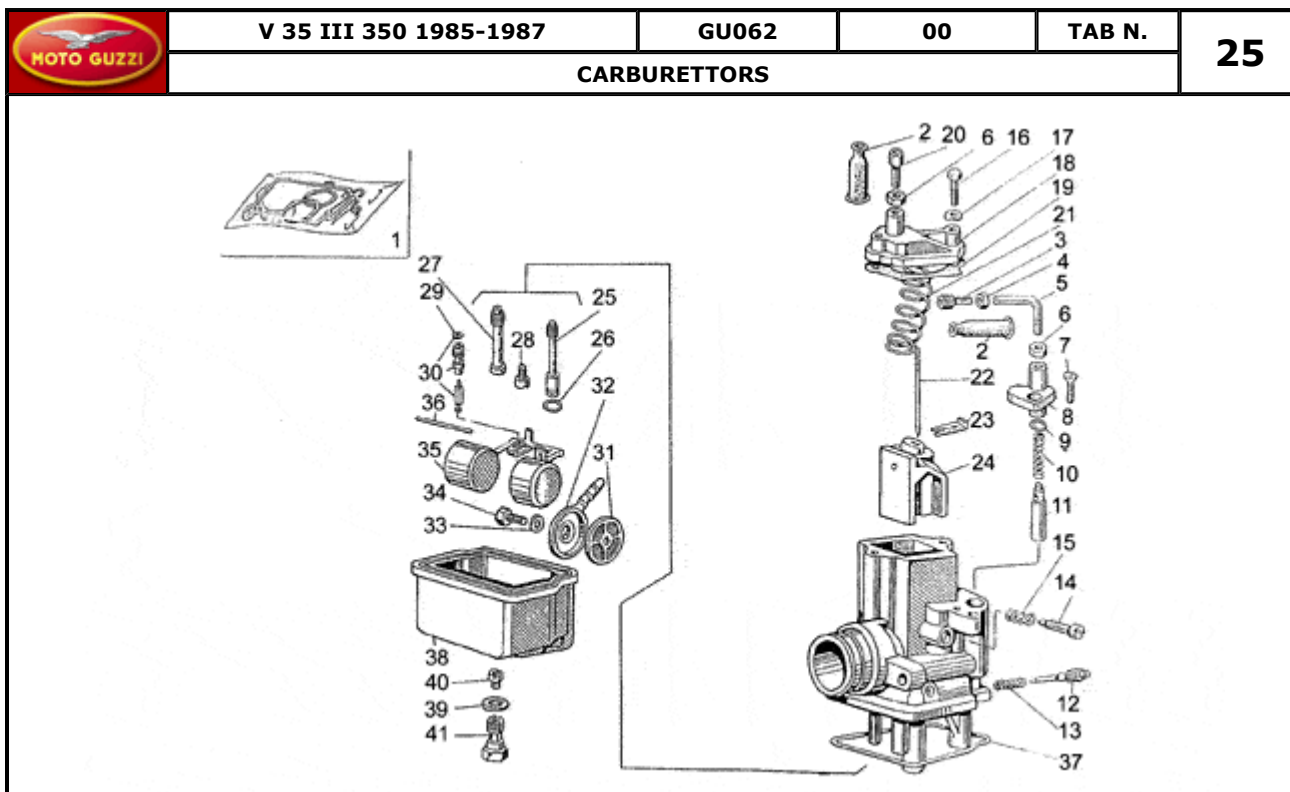

Pos.	Description	Year	I_M	Country	Version	Code	Q.ty	P.Cod.
1	Gasket envelope	-	-	-	-	GU39939900	2	
2	Cap	-	-	-	01	000000	4	
3	Wire tensioner screw	-	-	-	-	GU53937200	2	
4	Nut	-	-	-	-	GU19938880	2	
5	Pipe	-	-	-	-	GU49938900	2	
6	Nut	-	-	-	-	GU12937300	4	
7	Screw	-	-	-	-	GU13937900	2	
8	Starter device cover	-	-	-	-	GU17937450	2	
9	Gasket	-	-	-	01	000000	2	
10	Valve spring	-	-	-	-	GU39937600	2	
11	Starter valve	-	-	-	-	GU13937800	2	
12	Adj.min.eng.speed screw	-	-	-	-	GU13936200	2	
13	Spring	-	-	-	-	GU13936300	2	
14	Gas valve adjuster screw	-	-	-	-	GU13936600	2	
15	Spring	-	-	-	-	GU13936700	2	
16	Screw	-	-	-	-	GU13932800	4	
17	Washer	-	-	-	-	GU13932900	4	
18	Valve cover	-	-	-	-	GU53935000	2	
19	Gasket	-	-	-	01	000000	2	
20	Wire tensioner screw	-	-	-	-	GU12937200	2	
21	Gas valve return spring	-	-	-	-	GU53937100	2	
22	Conical pin E27	-	-	-	-	GU25937701	2	
23	Conical pin clip	-	-	-	-	GU55938585	2	
24	Gas valve 40	-	-	-	-	GU61934800	2	
25	Starter jet	-	-	-	-	GU25936000	2	
26	Gasket	-	-	-	01	000000	2	
27	Needle valve 260AH	-	-	-	-	GU19935500	2	
28	Idle jet 40	-	-	-	-	GU19935900	2	
29	Gasket	-	-	-	01	000000	2	
30	Conical pin 8	-	-	-	-	GU19934960	2	
31	Fuel filter	-	-	-	-	GU73934000	2	
32	Fuel pipe union cap	-	-	-	-	GU13934600	2	
33	Gasket	-	-	-	01	000000	2