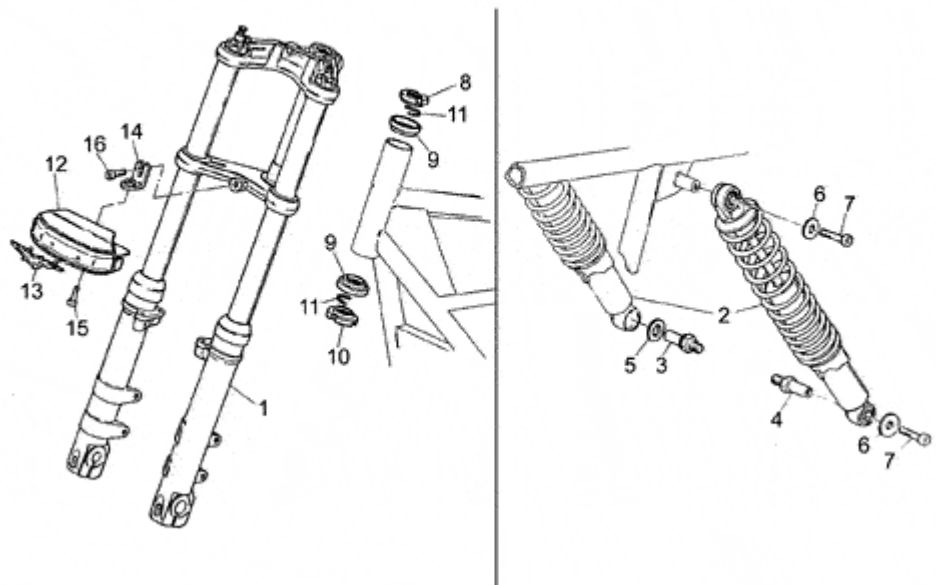

V 35 III 350 1985-1987	GU062	00	TAB N.	20
	FRONT/REAR SHOCK ABSORBER				

Pos.	Description	Year	I_M_	Country	Version	Code	Q.ty	P.Cod.
1	Front fork assy	-	-	-	-	GU27490335	1	
2	Rear shock absorber	-	-	-	-	GU31999240	2	
3	Pin	-	-	-	-	GU19555200	1	
4	Pin	-	-	-	-	GU19555260	1	
5	Spacer	-	-	-	-	GU91181407	3	
6	Spacer	-	-	-	-	GU95100235	4	
7	Screw	-	-	-	-	GU98822416	4	
8	Plug	-	-	-	-	GU61514940	1	
9	Plug	-	-	-	-	GU39515000	2	
10	Steering race	-	-	-	00201N	GU61515240	1	
11	Ball	-	-	-	-	GU92295704	44	
12	Guard	-	-	-	-	GU62497820	1	
13	Decal "Aquila"	-	-	-	-	GU29482000	1	
14	Clamp	-	-	-	-	GU28578810	1	
15	Screw	-	-	-	-	GU98326016	1	
16	Hex screw M6X20	-	-	-	-	GU98054320	1