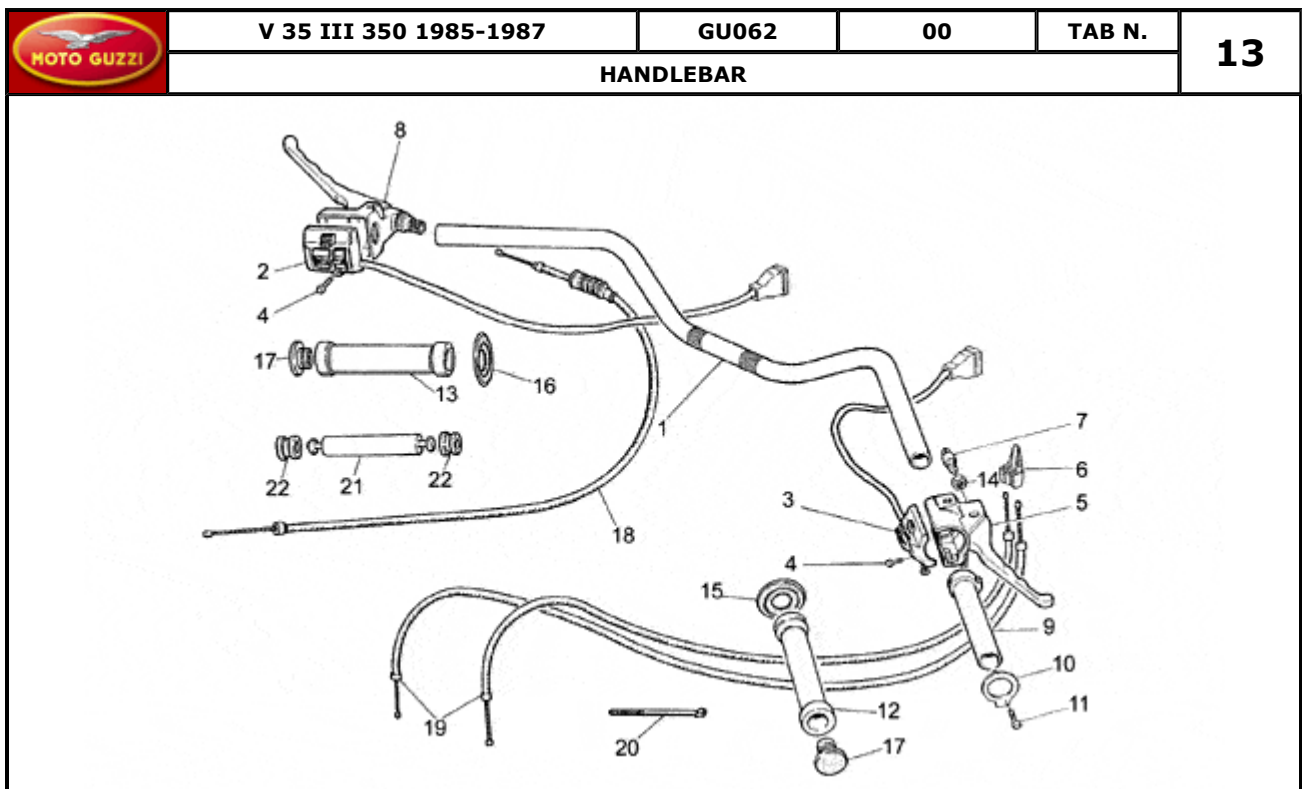

Pos.	Description	Year	I_M	Country	Version	Code	Q.ty	P.Cod.
1	Handlebar	-	-	-	-	GU27600385	1	
2	LH lights selector	-	-	-	-	GU28738040	1	
3	RH lights selector	-	-	-	-	GU28750340	1	
4	Hex socket screw M6x12	-	-	-	-	GU98692312	2	
5	Front brake lever assy	-	-	-	-	GU27605485	1	
6	Guide block	-	-	-	-	GU65604400	1	
7	Brake light switch	-	-	-	-	GU28741100	1	
8	Clutch lever control	-	-	-	-	GU28605500	1	
9	Throttle pipe	-	-	-	-	GU65603800	1	
10	Cover	-	-	-	-	GU28603600	1	
11	Screw	-	-	-	-	GU98250405	1	
12	RH hand grip	-	-	-	-	GU27603520	1	
13	LH hand grip	-	-	-	-	GU27603020	1	
14	Nut	-	-	-	-	GU28605100	1	
15	Ring	-	-	-	-	GU27603620	1	
16	Ring	-	-	-	-	GU27603120	1	
17	Plug	-	-	-	-	GU27605220	2	
18	Clutch cable	-	-	-	-	GU19093052	1	
19	Gas lever transmission	-	-	-	-	GU19117550	2	
20	Hose clamp 2,4x92	-	-	-	-	GU49609601	1	
21	Balancing assy	-	-	-	-	GU27602735	2	
22	Rubber spacer	-	-	-	-	GU91551085	4