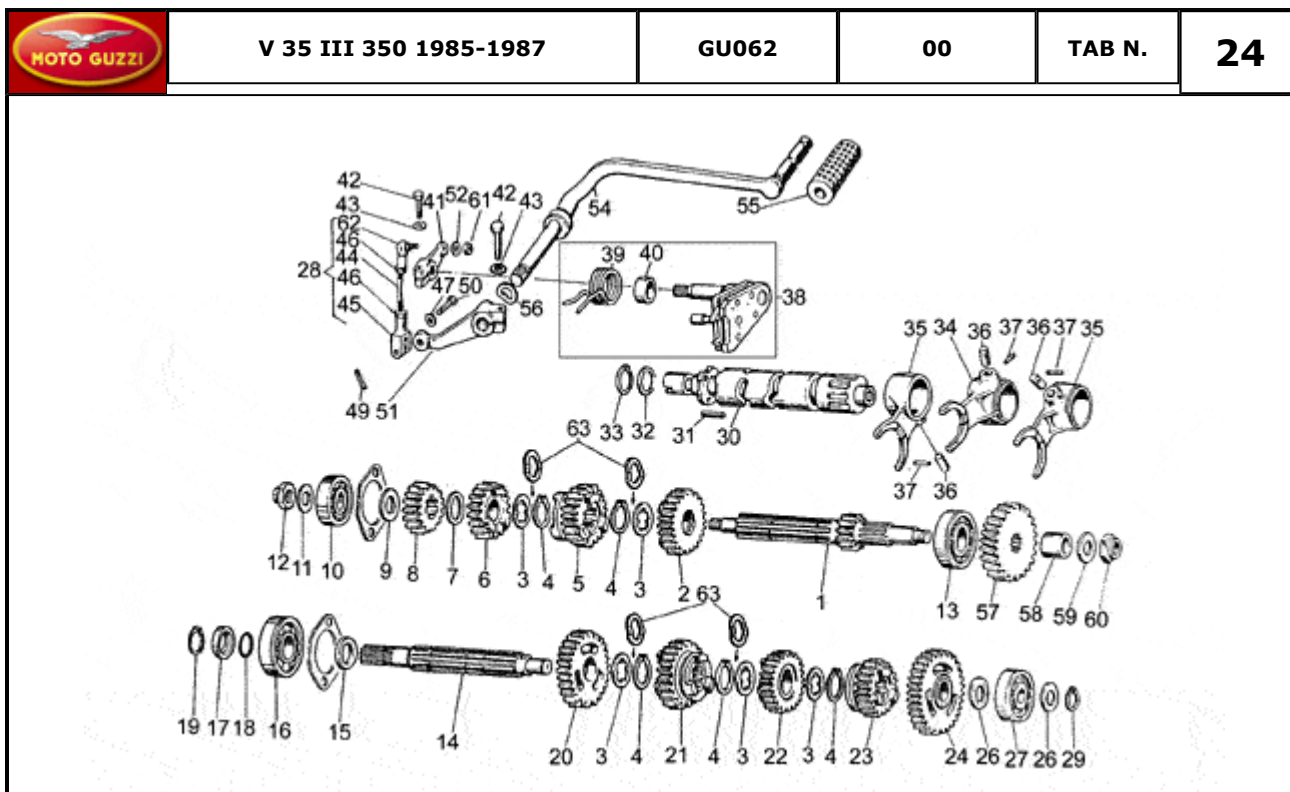

Pos.	Description	Year	I_M	Country	Version	Code	Q.ty	P.Cod.
1	Primary gear shaft Z=11	-	-	-	-	GU19210520	1	
2	Gear 5a AS Z=22	-	-	-	-	GU19212020	1	
3	Thrust washer mm1	-	-	-	-	GU19215420	5	
4	Circlip	-	-	-	-	GU90271220	5	
5	Gear 4a AS Z=22	-	-	-	-	GU19211820	1	
6	Gear 3a AS Z=18	-	-	-	-	GU19211420	1	
7	Thrust washer	-	-	-	-	GU19214620	1	
8	Gear	-	-	-	-	GU19211320	1	
9	Washer	-	-	-	-	GU19212800	1	
10	Ball bearing	-	-	-	-	GU92201415	1	
11	Clearance washer	-	-	-	-	GU39238100	1	
12	Nut	-	-	-	-	GU10054100	1	
13	Bearing 20X47X14	-	-	-	-	GU92201220	1	
14	Driven shaft	-	-	-	-	GU19213620	1	
15	Spacer	-	-	-	-	GU19212900	1	
16	Bearing 20X47X14	-	-	-	-	GU92201220	1	
17	Spacer	-	-	-	-	GU19213720	1	
18	Gasket ring 18,77X1,78	-	-	-	-	GU90706188	1	
19	Circlip	-	-	-	-	GU90271121	1	
20	Gear	-	-	-	-	GU19214501	1	
21	Gear	-	-	-	-	GU19214820	1	
22	Gear	-	-	-	-	GU19215121	1	
23	Gear	-	-	-	-	GU19215220	1	
24	Gear	-	-	-	-	GU19214001	1	
26	Spacer	-	-	-	-	GU35214300	2	
27	Ball bearing	-	-	-	-	GU92201415	1	
28	Change gear tie rod compl.	-	-	-	-	GU19257701	1	
29	Circlip	-	-	-	-	GU90271115	1	
30	Shift cam	-	-	-	-	GU19234420	1	
31	Pin	-	-	-	-	GU19234600	4	
32	Spacer 1 mm	-	-	-	-	GU19355300	1	
33	Snap ring	-	-	-	-	GU90271020	1	
34	Fork AP	-	-	-	-	GU19231220	1