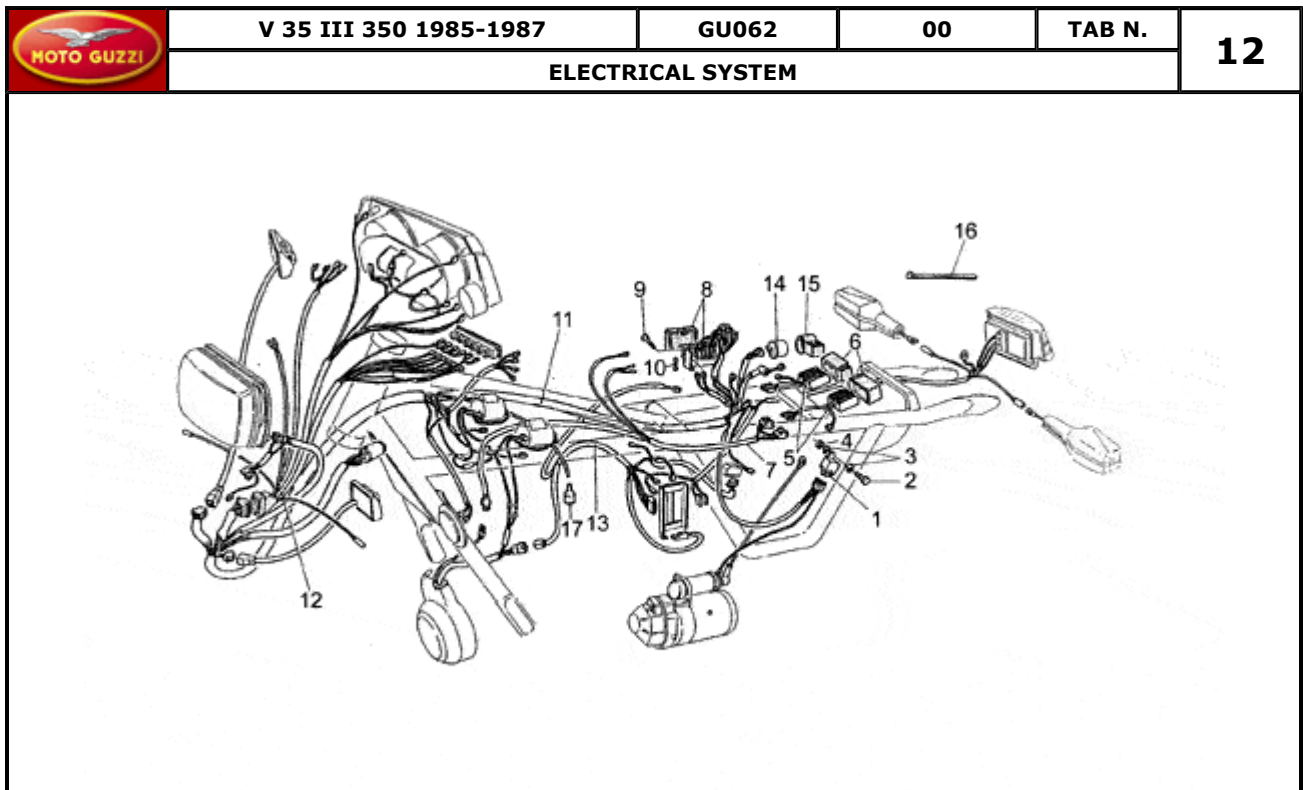

Pos.	Description	Year	I_M_	Country	Version	Code	Q.ty	P.Cod.
1	Starter relay	-	-	-	-	GU19732500	1	
2	Screw	-	-	-	-	GU98054212	1	
3	Washer 5,25x14x1,5	-	-	-	-	GU95100059	2	
4	Nut	-	-	-	-	GU92602205	1	
5	Electronic control unit	-	-	-	-	GU23721494	2	
6	Flexible support	-	-	-	-	GU27723835	2	
7	H.T. wiring	-	-	-	-	GU31722140	1	
8	Fuse block	-	-	-	-	GU19743020	1	
9	Screw	-	-	-	-	GU98202525	1	
10	Fuse 16A	-	-	-	-	GU17742550	4	
11	Main wiring harness	-	-	-	CEV	GU27747136	1	
	Main wiring harness	-	-	-	-	GU27747135	1	
12	Main wiring harness	-	-	-	CEV	GU27747236	1	
	Main wiring harness	-	-	-	-	GU27747285	1	
13	Main wiring harness	-	-	-	-	GU27725885	1	
	Main wiring harness	-	-	-	S	GU27725886	1	
14	Flasher unit	-	-	-	-	GU17750520	1	
15	Block	-	-	-	-	GU17751200	1	
16	Hose clamp 3,6x20,6	-	-	-	-	GU14609650	10	
17	Cap	-	-	-	-	GU12717600	1